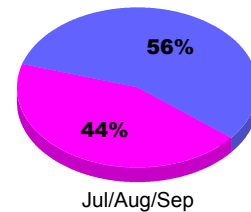

**Membership Results
2012-2013**

**Membership
2011-2012**

Month	Net Memb Goal	Actual New Memb	Actual Dropped Memb	Gain/Loss of Memb	Gain/Loss of Memb
Jul/Aug/Sep		33	-68	-35	-64
Totals		33	-68	-35	-64

Membership Results 2012-2013

Goal, New, Dropped, Gain/Loss

Comparison of Membership Gain/Loss

Current Year Compared to the Previous Year

Gender Comparison 2012-2013

Male Female