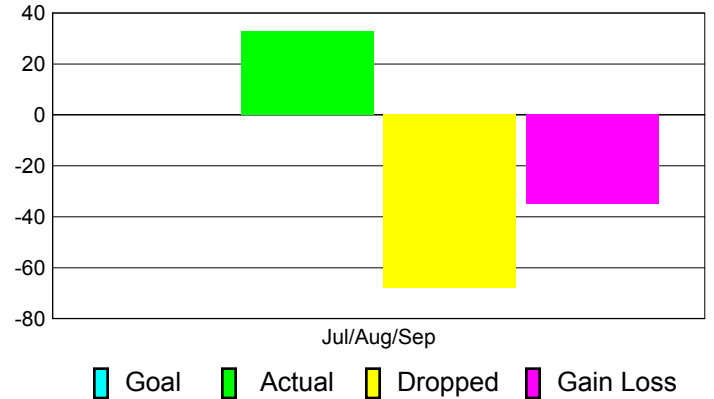

Membership Results 2012-2013

Goal, New, Dropped, Gain/Loss